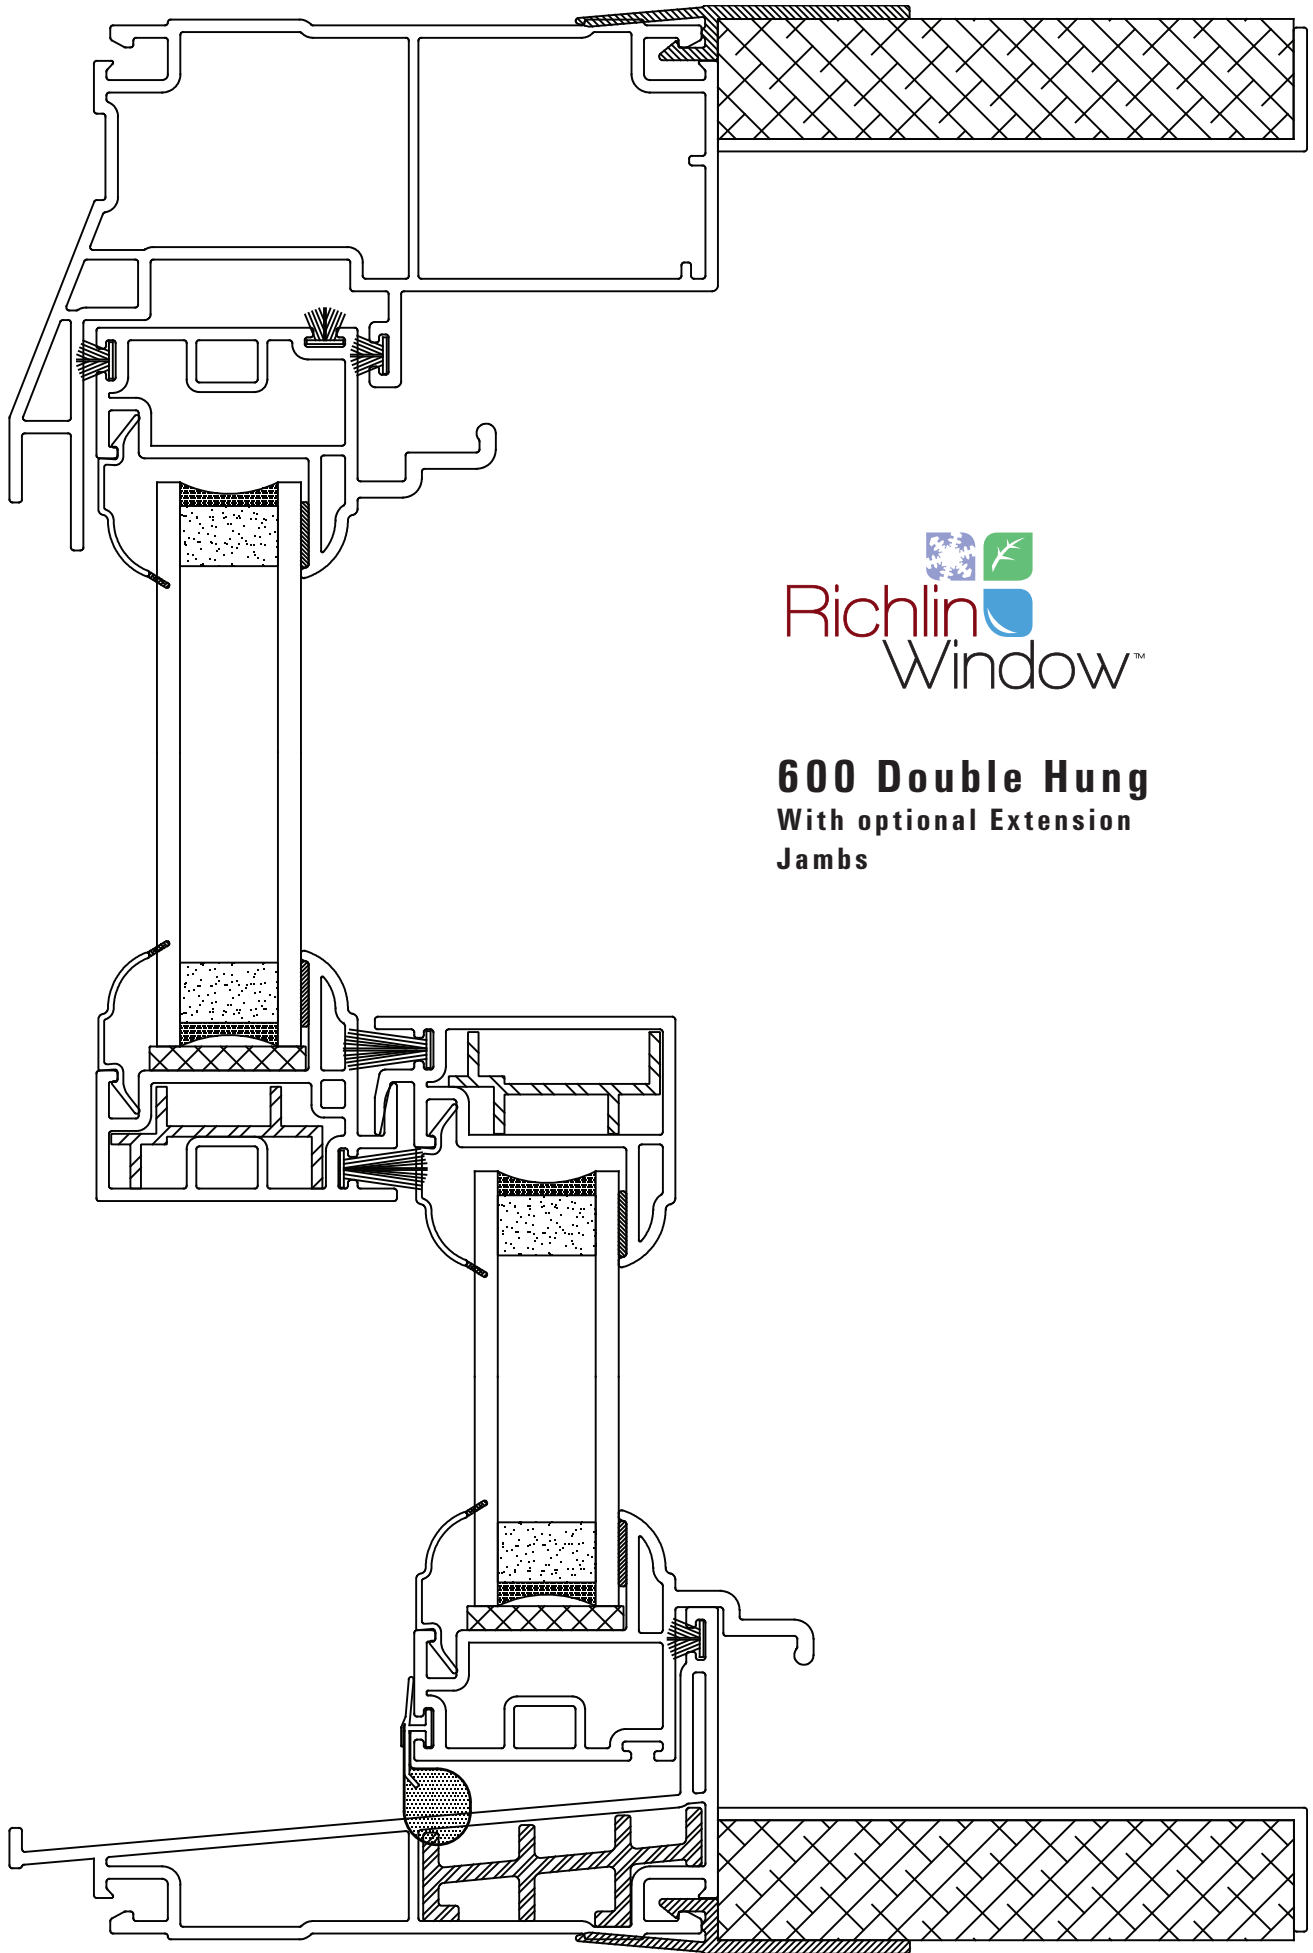

Jamb

  
**Richlin**  
Window™  
**600 Double Hung**

All Prices Subject To Change Without Notice.  
Effective Date: 3/10/17

Jamb

Head

**600 Double Hung**  
With optional Extension  
Jambs

Sill

**600 Double Hung**  
With optional Brickmold  
Half Scale